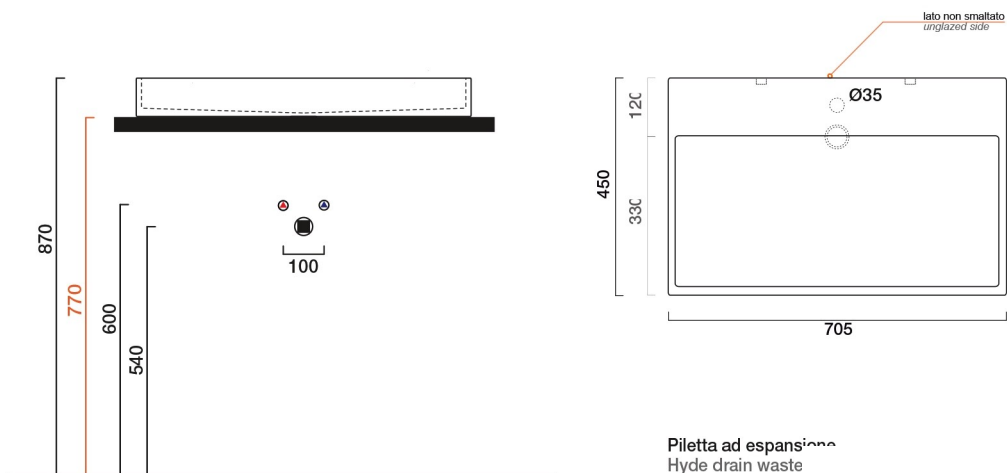

Product Installation Instruction

Counter top installation

Piletta ad espansione
Hyde drain waste