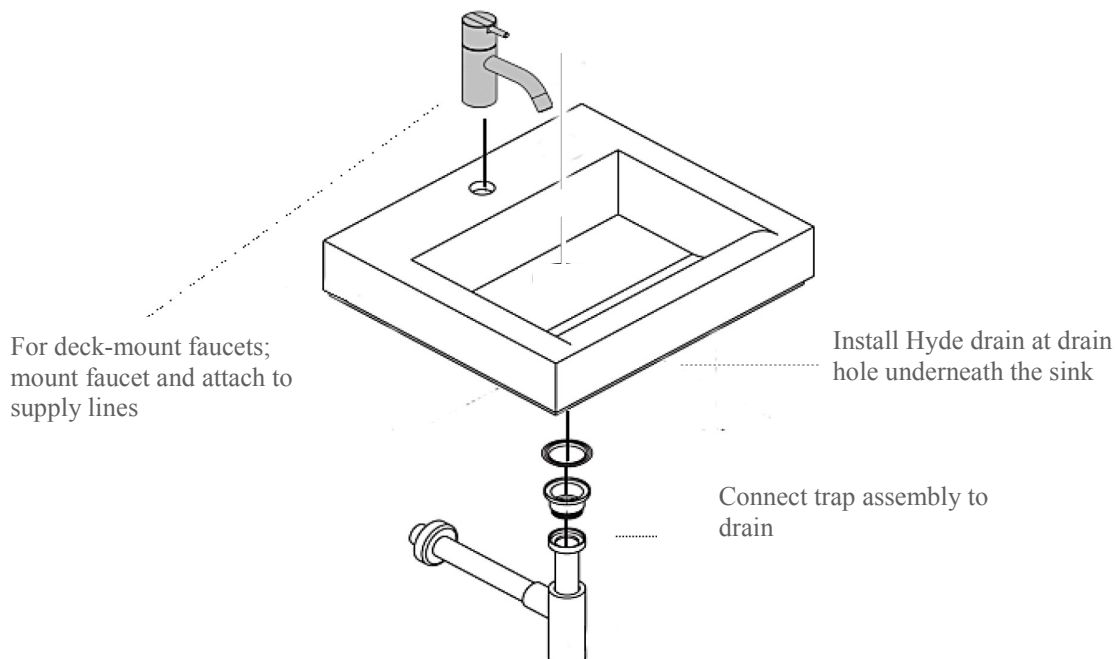

Collection
Urban

Model |
Urban 70
Urban 100
Urban 120

Dimensions Metric
1 inch = 2.54 cm
1 inch = 25.4 mm

WS®
BATH
COLLECTIONS

1051 Lea Drive - Collegeville, PA 19426
Tel. 215 513 9400 - Fax 610 831 0215
www.ws bathcollections.com - info@ws bathcollections.com