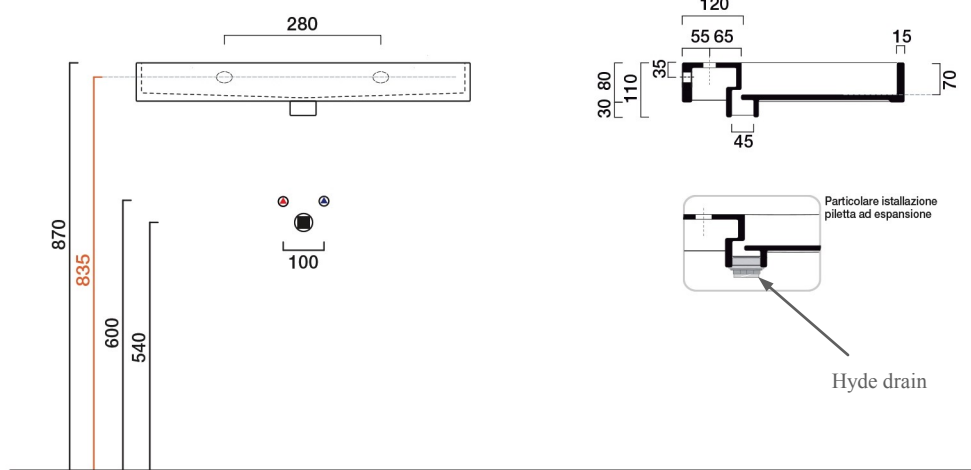

## Counter top installation

Piletta ad espansione  
Hyde drain waste

### Hyde drain installation

1. Insert drain at drain opening (underneath the sink)
2. Screw drain inside the hole until it is tight
3. Please note that as you screw the drain inside the hole, it will expand inside the hole

Collection  
Urban

Model |  
Urban 70  
Urban 100  
Urban 120

Dimensions Metric  
*1 inch = 2.54 cm*  
*1 inch = 25.4 mm*

**WS**<sup>®</sup>  
BATH  
COLLECTIONS

1051 Lea Drive - Collegeville, PA 19426  
Tel. 215 513 9400 - Fax 610 831 0215

## MOUNT FIXTURES

see individual fixture's installation instructions before installing fixtures

Collection  
Urban

Model |  
Urban 70  
Urban 100  
Urban 120

Dimensions Metric  
1 inch = 2.54 cm  
1 inch = 25.4 mm