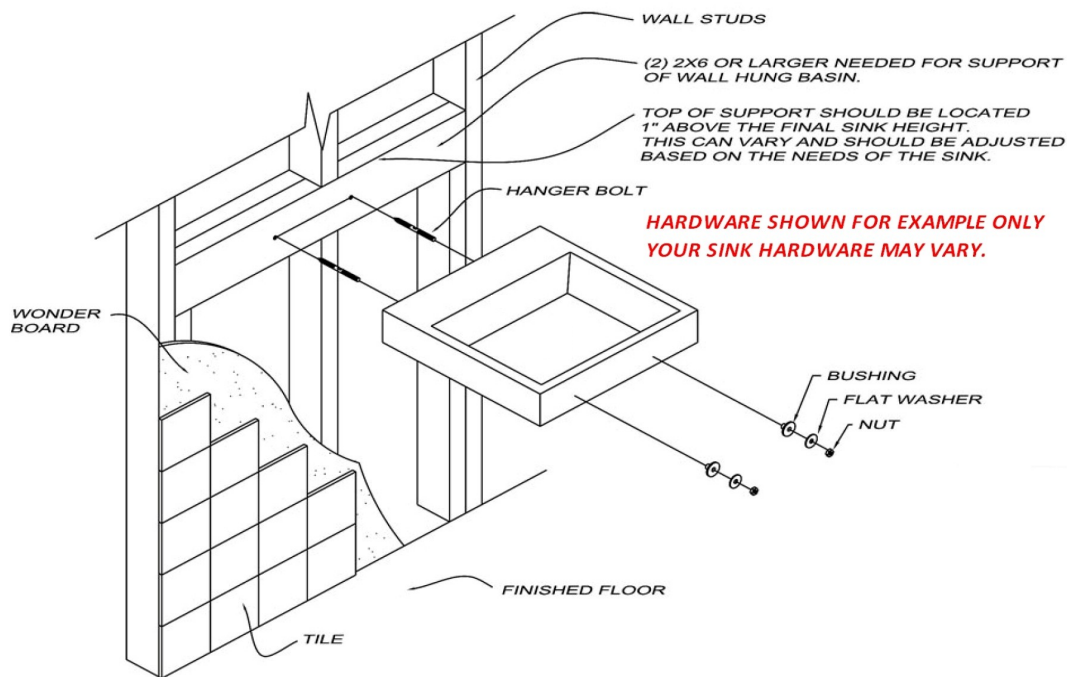

Product Installation Instruction

MOUNT FIXTURES

see individual fixture's installation instructions before installing fixtures